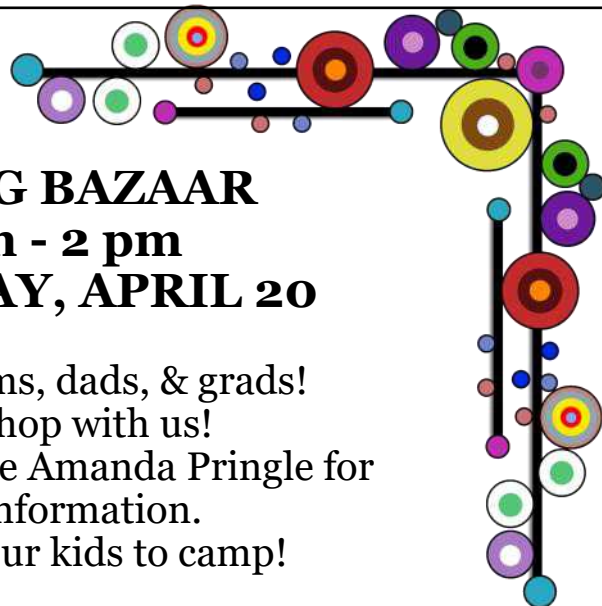

SPRING BAZAAR
9 am - 2 pm
SATURDAY, APRIL 20

Gifts for moms, dads, & grads!
Come shop with us!
Rain or shine, see Amanda Pringle for
more information.
Help send our kids to camp!